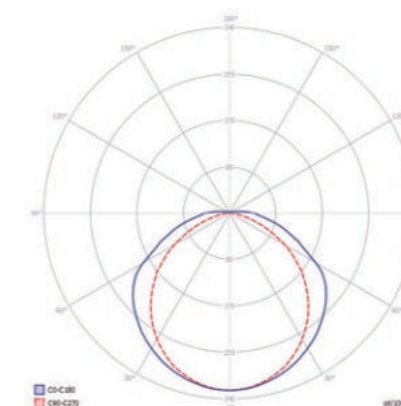

Wars LED

Wars LED

- Stopień ochrony IP65 / IP65 protection rating
- Korpus i klosz wykonany z poliwęglanu (PC) / Body and lampshade made of PC
- Napięcie zasilania: 230 V 50 Hz lub 220 V DC / Power supply voltage: 230 V 50 Hz or 220 V DC
- Okablowanie przystosowane do świetlówek LED / Wiring adapted for LED tubes
- Montaż sufitowy lub na zwieszakach – regulowany / Ceiling installation or pendant type installation – adjustable

Wars 2x60 LED

Wars 2x120 LED

Wars 2x150 LED

MODELE STANDARDOWE* / STANDARD MODELS*

Model / Model	Numer katalogowy / Catalogue number	Wymiary (mm) / Dimensions (mm)	Waga (kg) / Weight (kg)
WARS 1x60 LED	99669	660x92x88	0,80
WARS 2x60 LED	99668	660x92x134	1,10
WARS 1x120 LED	99667	1270x92x88	1,45
WARS 2x120 LED	99666	1270x92x134	1,95
WARS 1x150 LED	99665	1570x92x88	1,80
WARS 2x150 LED	99664	1570x92x134	2,35