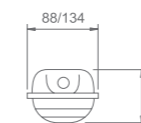

Wars LED

Wars LED

- Stopień ochrony IP65 / IP65 protection rating
- Korpus i klosz wykonany z poliwęglanu (PC) / Body and lampshade made of PC
- Napięcie zasilania: 230 V 50 Hz lub 220 V DC / Power supply voltage: 230 V 50 Hz or 220 V DC
- Okablowanie przystosowane do świetlówek LED / Wiring adapted for LED tubes
- Montaż sufitowy lub na zwieszakach – regulowany / Ceiling installation or pendant type installation – adjustable

Wars 2x60 LED

Wars 2x120 LED

Wars 2x150 LED

MODELE STANDARDOWE* / STANDARD MODELS*

Model / Model	Numer katalogowy / Catalogue number	Wymiary (mm) / Dimensions (mm)	Waga (kg) / Weight (kg)
WARS 1x60 LED	99669	660x92x88	0,80
WARS 2x60 LED	99668	660x92x134	1,10
WARS 1x120 LED	99667	1270x92x88	1,45
WARS 2x120 LED	99666	1270x92x134	1,95
WARS 1x150 LED	99665	1570x92x88	1,80
WARS 2x150 LED	99664	1570x92x134	2,35