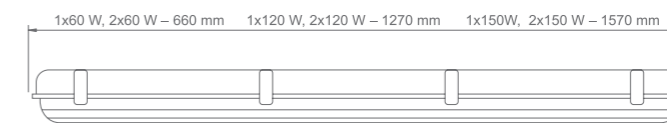

Wars LED

Wars LED

- Stopień ochrony IP65 / IP65 protection rating
- Korpus i klosz wykonany z poliwęglanu (PC) / Body and lampshade made of PC
- Napięcie zasilania: 230 V 50 Hz lub 220 V DC / Power supply voltage: 230 V 50 Hz or 220 V DC
- Okablowanie przystosowane do świetlówek LED / Wiring adapted for LED tubes
- Montaż sufitowy lub na zwieszakach – regulowany / Ceiling installation or pendant type installation – adjustable

Wars 2x60 LED

Wars 2x120 LED

Wars 2x150 LED

MODELE STANDARDOWE* / STANDARD MODELS*

Model / Model	Numer katalogowy / Catalogue number	Wymiary (mm) / Dimensions (mm)	Waga (kg) / Weight (kg)
WARS 1x60 LED	99669	660x92x88	0,80
WARS 2x60 LED	99668	660x92x134	1,10
WARS 1x120 LED	99667	1270x92x88	1,45
WARS 2x120 LED	99666	1270x92x134	1,95
WARS 1x150 LED	99665	1570x92x88	1,80
WARS 2x150 LED	99664	1570x92x134	2,35