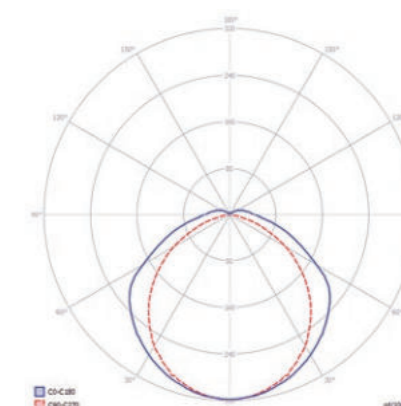

Wars LED

Wars LED

- Stopień ochrony IP65 / IP65 protection rating
- Korpus i klosz wykonany z poliwęglanu (PC) / Body and lampshade made of PC
- Napięcie zasilania: 230 V 50 Hz lub 220 V DC / Power supply voltage: 230 V 50 Hz or 220 V DC
- Okablowanie przystosowane do świetlówek LED / Wiring adapted for LED tubes
- Montaż sufitowy lub na zwieszakach – regulowany / Ceiling installation or pendant type installation – adjustable

Wars 2x60 LED

Wars 2x120 LED

Wars 2x150 LED

MODELE STANDARDOWE* / STANDARD MODELS*

Model / Model	Numer katalogowy / Catalogue number	Wymiary (mm) / Dimensions (mm)	Waga (kg) / Weight (kg)
WARS 1x60 LED	99669	660x92x88	0,80
WARS 2x60 LED	99668	660x92x134	1,10
WARS 1x120 LED	99667	1270x92x88	1,45
WARS 2x120 LED	99666	1270x92x134	1,95
WARS 1x150 LED	99665	1570x92x88	1,80
WARS 2x150 LED	99664	1570x92x134	2,35