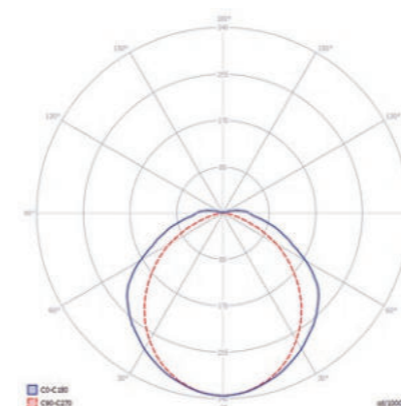

Wars LED

Wars LED

- Stopień ochrony IP65 / IP65 protection rating
- Korpus i klosz wykonany z poliwęglanu (PC) / Body and lampshade made of PC
- Napięcie zasilania: 230 V 50 Hz lub 220 V DC / Power supply voltage: 230 V 50 Hz or 220 V DC
- Okablowanie przystosowane do świetlówek LED / Wiring adapted for LED tubes
- Montaż sufitowy lub na zwieszakach – regulowany / Ceiling installation or pendant type installation – adjustable

Wars 2x60 LED

Wars 2x120 LED

Wars 2x150 LED

MODELE STANDARDOWE* / STANDARD MODELS*

Model / Model	Numer katalogowy / Catalogue number	Wymiary (mm) / Dimensions (mm)	Waga (kg) / Weight (kg)
WARS 1x60 LED	99669	660x92x88	0,80
WARS 2x60 LED	99668	660x92x134	1,10
WARS 1x120 LED	99667	1270x92x88	1,45
WARS 2x120 LED	99666	1270x92x134	1,95
WARS 1x150 LED	99665	1570x92x88	1,80
WARS 2x150 LED	99664	1570x92x134	2,35